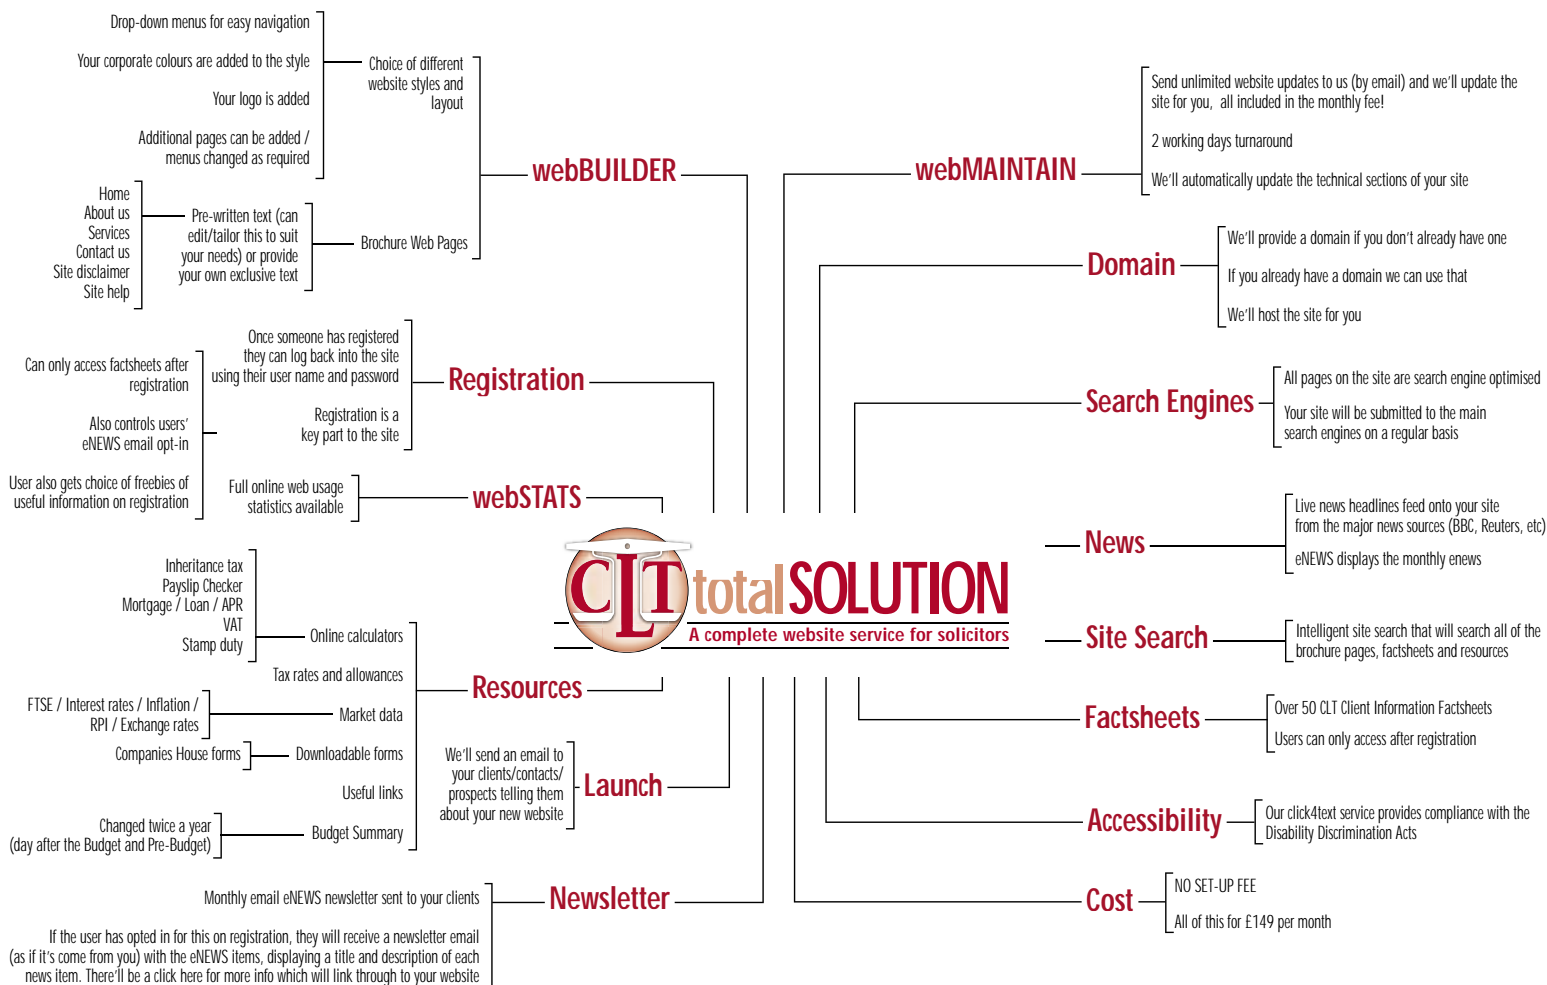

Exactly what's included?

Any questions?

Our vast experience of working with firms of solicitors has helped us to develop this bespoke website service. totalSOLUTION includes the brochure content needed to market your practice, invaluable information for your clients and innovative systems that ensure your site is always fresh and up to date.

www.clt.co.uk/totalsolution

Many of the questions you have will be covered in detail on our website. It also shows how your website could look. Please take the time to register on one of our demo websites to see the full functionality and experience exactly what your clients, contacts and prospects will as they browse your new website.

If you have any specific questions please email enquiries@clt-totalsolution.co.uk or call us on 0845 878 7087.

Ready to order?

You can order online at www.clt.co.uk/totalsolution

Subscription to this service is for a minimum period of 12 months. Payment can be made by credit card or direct debit. Easy to follow instructions on 'the next step' will be provided as soon as we receive your order.

**Order online at www.clt.co.uk/totalsolution
or call 0845 878 7087**

CLT totalSOLUTION

Best House, Grange Business Park,
Enderby Road, Whetstone, Leicester LE8 6EP

t: 0845 878 7087 Email: enquiries@clt-totalsolution.co.uk

www.clt.co.uk